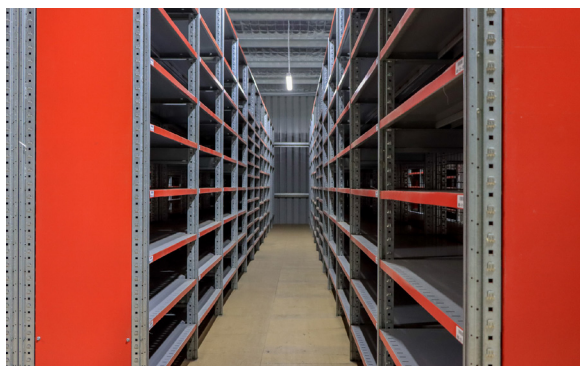

No. 7 Stack & Nest Crates

- 645L x 413D x 210H
- No. 7 Stackanesta Crate 32L

Code	Description	Price
SH5319	Red	\$8.00
SH5320	Yellow with Holes	\$6.50

Colby Pallet Racking

Frame Dimensions	Price
2100H x 840D	\$105
3050H x 840D	\$140
3600H x 840D	\$170
6050H x 840D	\$235

Beam Dimensions	Price
1372 x 80	\$30
2590 x 93	\$44
2740 x 93	\$44

Schaefer Regal 3000 Shelving

- 8 shelves per bay
- 2150H x 1000W x 500D

Starter Bay	Add-On Bay
\$170	\$155