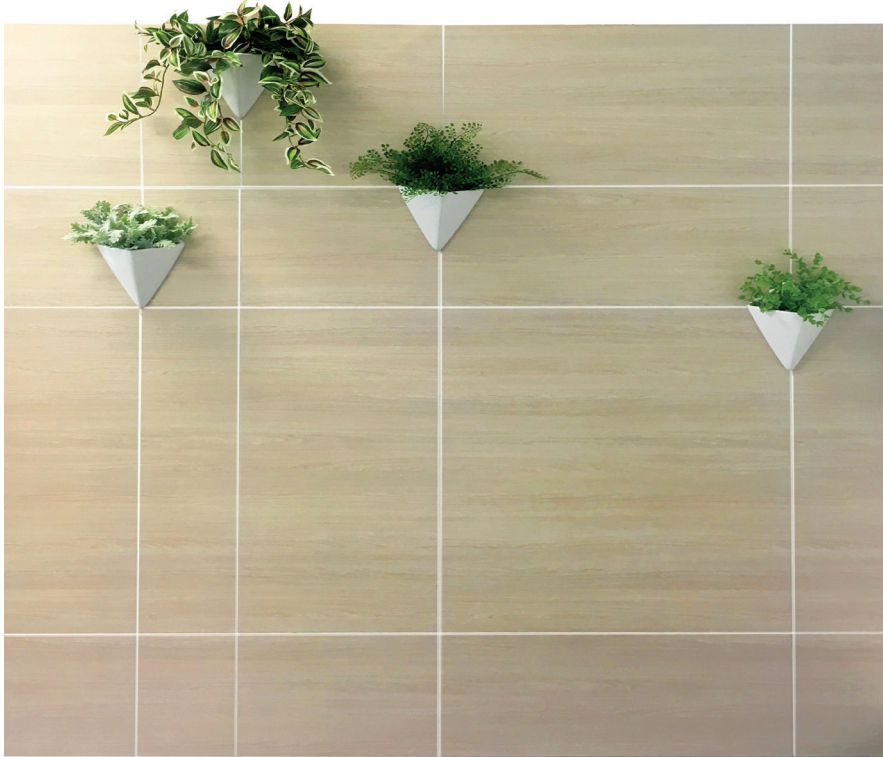

Vertical Garden Tiles

Features:

- Australian Made
- Solid melamine
- Mounted on a split baton system

Code	Dimensions (mm)
360007	1800H x 1800W