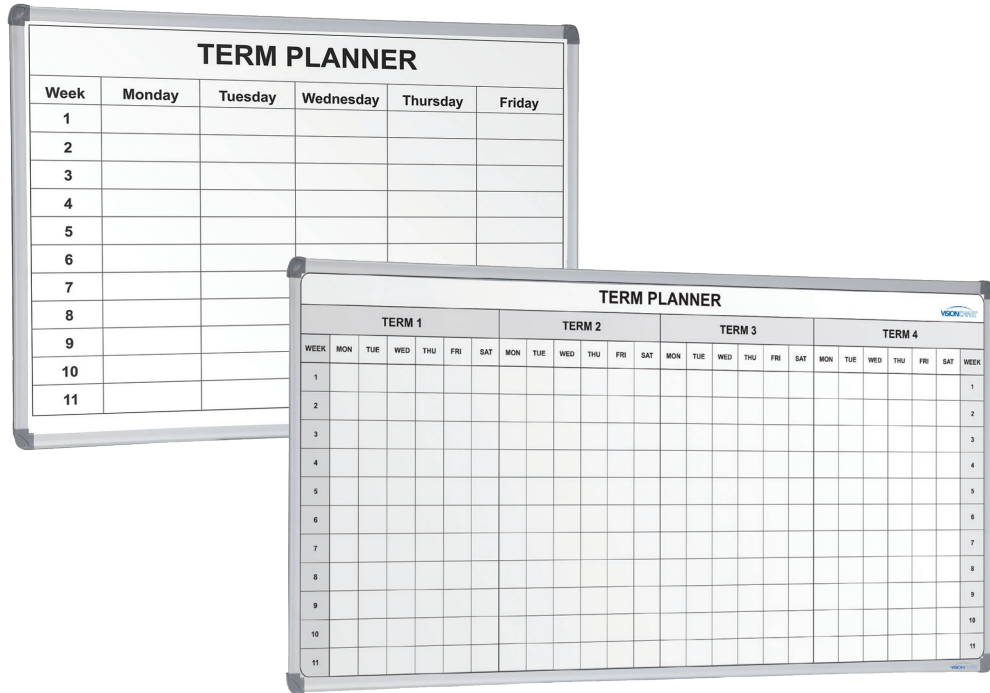

School Term Planner

Product Features:

- Available in 4 terms or 1 term
- 4 terms option is divided into 11 week terms
- 1 term option is divided into daily/weekly intervals
- Laminated graphic surface
- Permanent lines

- Includes 2x fine point erasable markers and a magic wipe
- Cleaning cloth

Warranty: Surface: 1 year

| Code | Description | Height | Width |
|--------|-------------|--------|--------|
| 321200 | 1 Term | 900mm | 1200mm |
| 321201 | 4 Terms | 900mm | 1200mm |
| 321202 | 4 Terms | 1200mm | 1500mm |
| 321203 | 4 Terms | 1500mm | 2400mm |