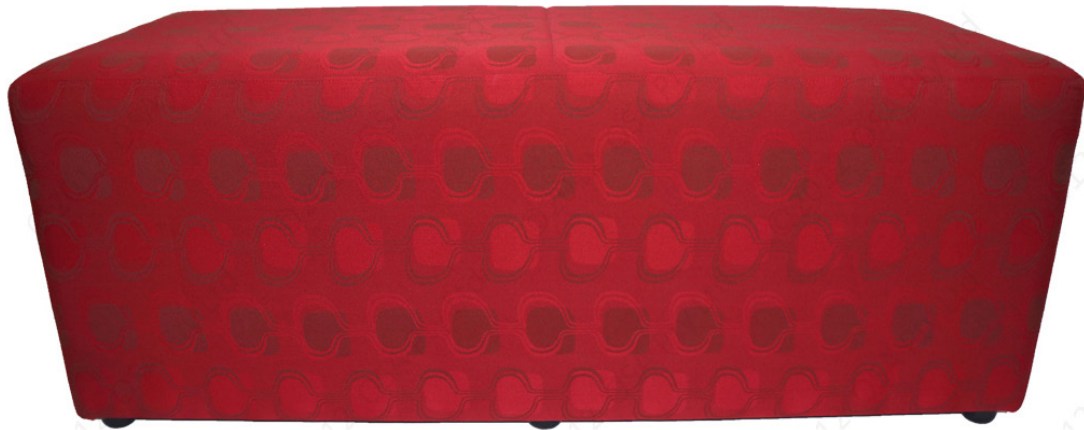

# Rectangular Ottoman

## Features:

- Practical, versatile, fun
- Upholstered
- 16mm MDF top and bottom
- 70mm x 35m pine corner rails
- 60mm x 32mm rib railings
- 3mm sides in MDF and or upholstery cardboard
- 10mm foam sides
- 100mm thick foam top
- 9mm trim foam bonded to the seat