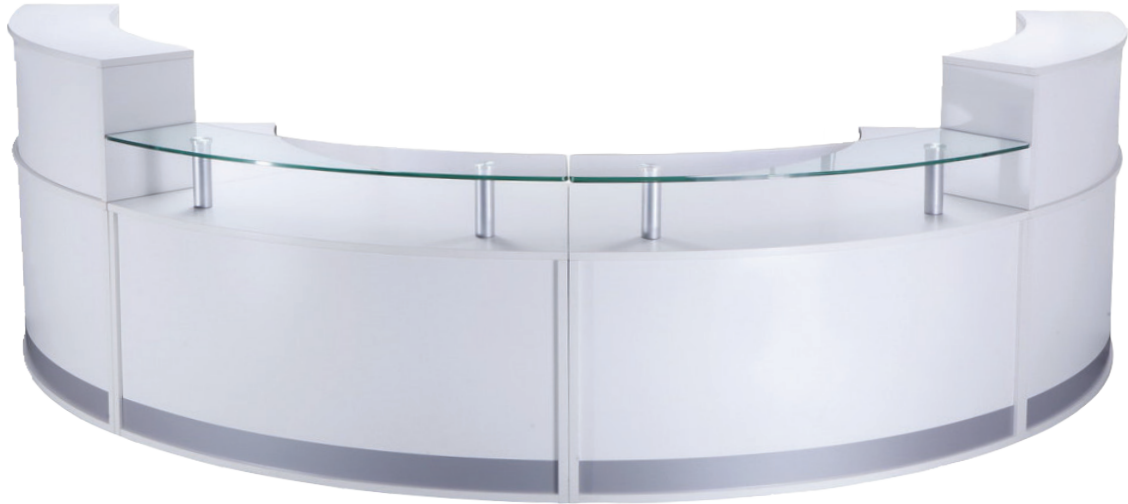

Modular Reception Counter

Features:

- Comprised of 2 mix and match units
- Available as a full height module or glass top module

Code	Description	Dimensions (mm)
336056	Full Height	1160H
336056	Glass top	935H