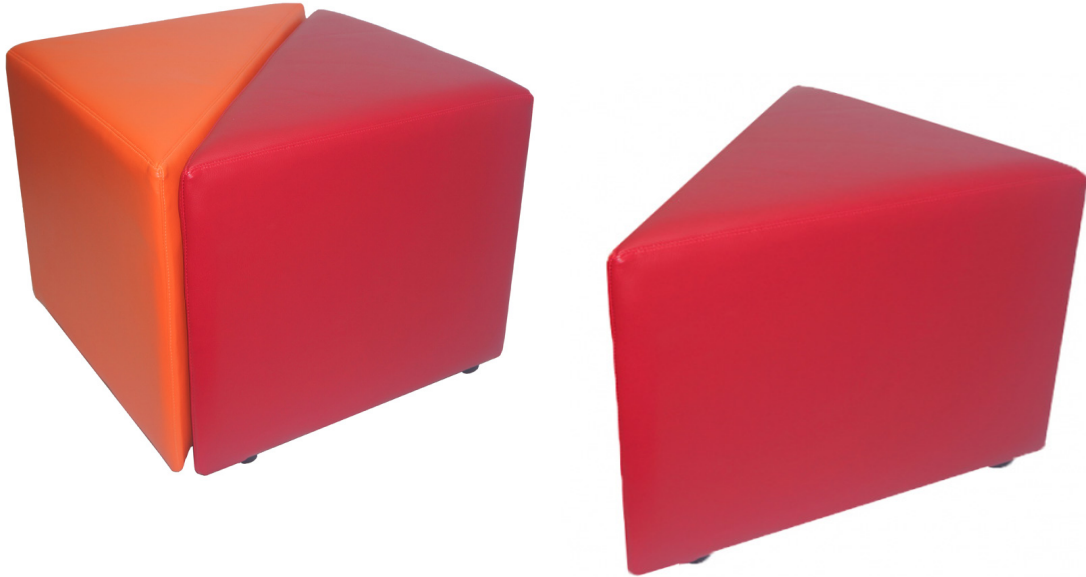

Isos Ottoman

Features:

- Practical, versatile, fun
- Upholstered
- 16mm MDF top and bottom
- 70mm x 35m pine corner rails
- 60mm x 32mm rib railings
- 3mm sides in MDF and or upholstery cardboard
- 10mm foam sides
- 100mm thick foam top
- 9mm trim foam bonded to the seat

Code	Dimensions (mm)
W0159	435H x 500W